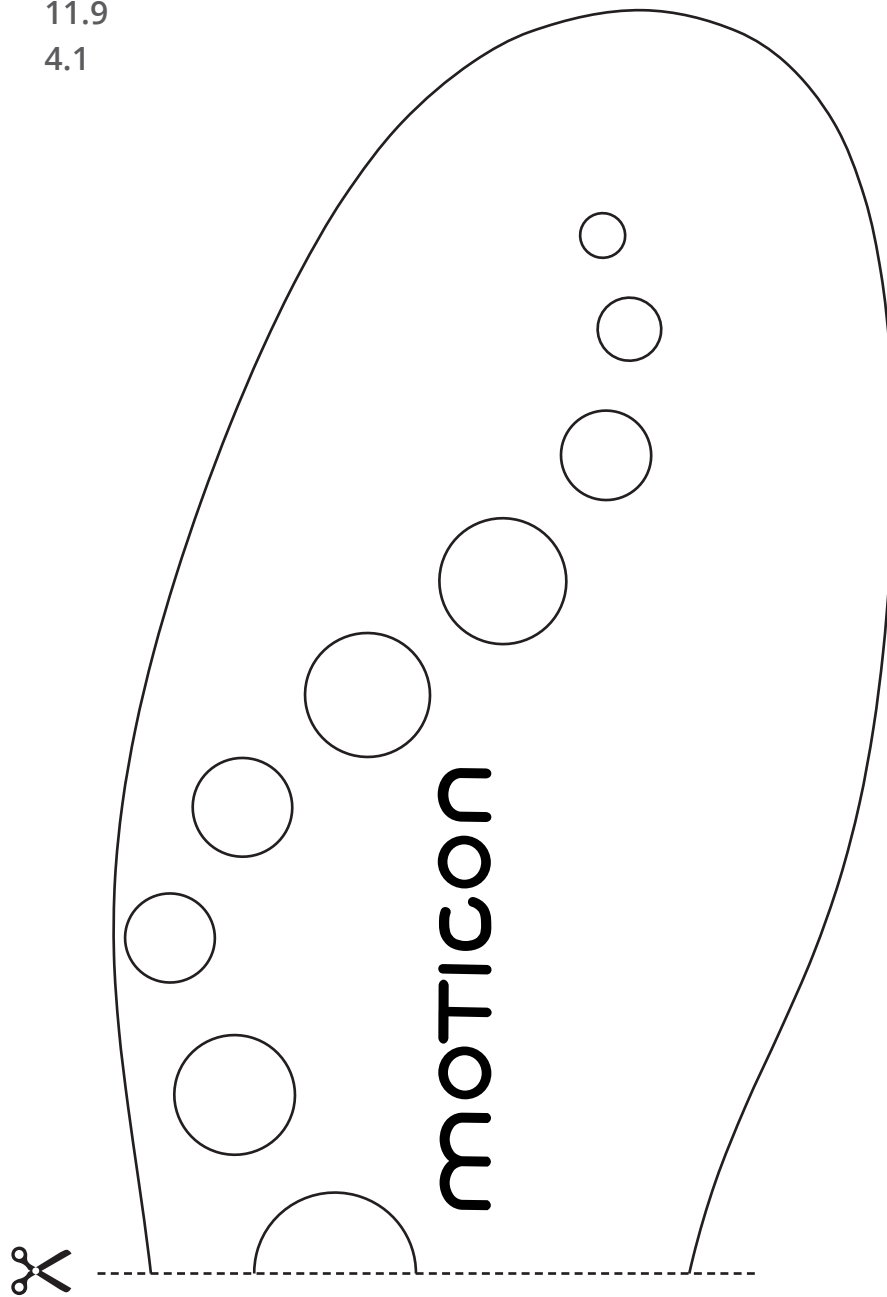

Moticon Size	9
EU size	48/49
Length in mm	317,0
Width in mm	108,0
US size	12.5/13.5
Length in inch	12.5
Width in inch	4.3

Moticon Size	9
EU size	48/49
Length in mm	317,0
Width in mm	108,0
US size	12.5/13.5
Length in inch	12.5
Width in inch	4.3

Moticon Size	8
EU size	46/47
Length in mm	302
Width in mm	104
US size	11/12
Length in inch	11.9
Width in inch	4.1

Moticon Size	8
EU size	46/47
Length in mm	302
Width in mm	104
US size	11/12
Length in inch	11.9
Width in inch	4.1